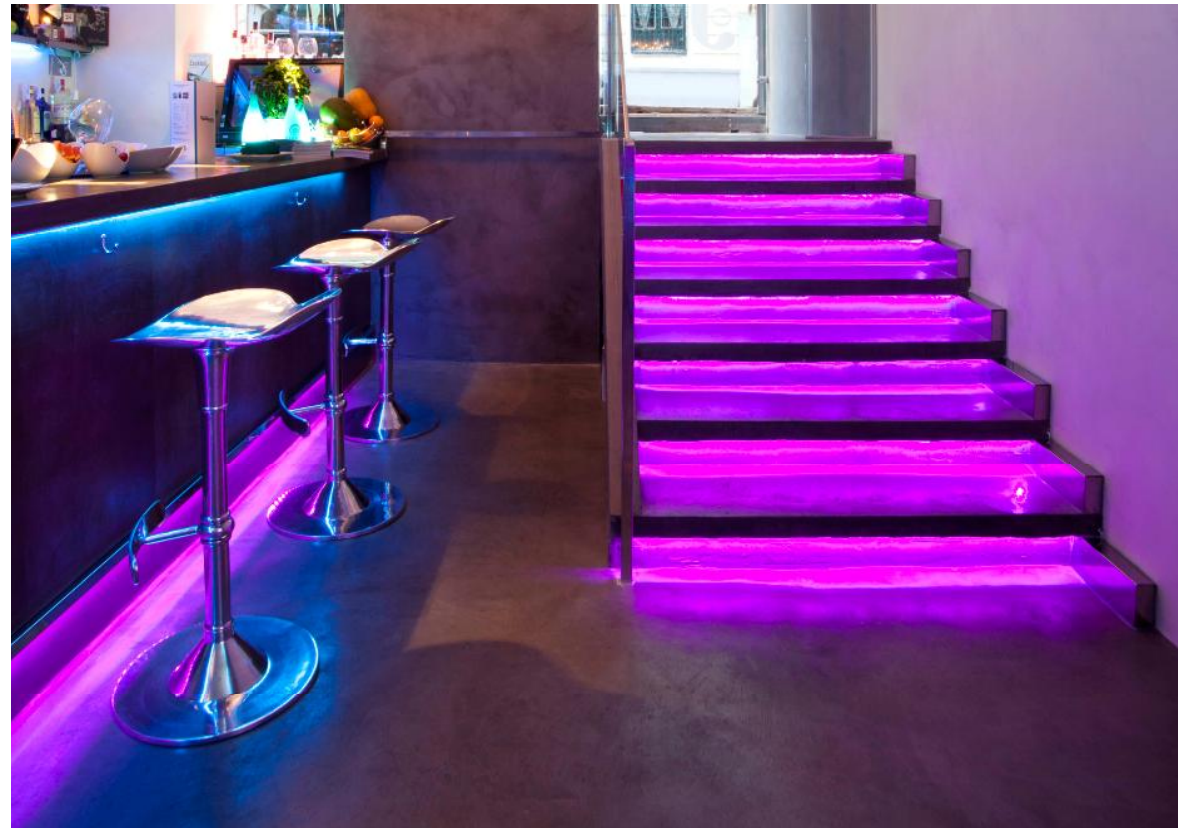

Madrid
Revestimiento en pavimentos en Transit Negro Puro.
Floors coated in Pure Black Transit.