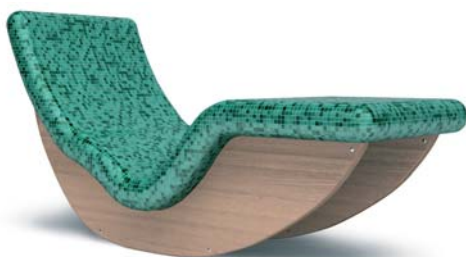

Sanoasa *Lounger 6*

Wellness Lounger

Lounger 6 of this design series offers an original function. The rocking motions of this model with a base resembling a rocking chair add to the ultimate relaxation experience with the use of natural wood setting a stylish accent.