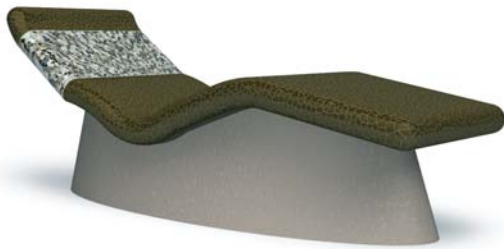

Sanoasa Wellness-Loungers

A new design series sets accents

Sanoasa *Lounger 1*
Wellness Lounger

Stylish and versatile

Heated wellness loungers for the discerning

The new Sanoasa Wellness loungers stand out due to their original and unique shapes. They set individual accents in wellness areas in a variety of styles and designs and can be harmoniously integrated into the total room concept. The particularity of lounger 1 (see above) are the possibilities of surface finishing, either tiling with classic mosaic or with ceramic specially produced by the company

Jasba-Ofenkachel. Colours and formats can be combined to produce unique designs. Loungers 1–5 of this design series are available with optional integrated heating (hot water or electric heating) for the ultimate relaxation experience. Lounger 6 of this design series comes with integrated electric heating.

Sanoasa *Lounger 2*

Wellness Lounger

Lounger 2 of this design series stands out in particular due to its compact form. The pronounced design of the base of this model not only offers diverse design options, its optimal shape makes it the ideal wellness lounger for relaxed sitting.

Sanoasa *Lounger 3*

Wellness Lounger

Plain elegance or striking eyecatcher? Ultimately, it is not just a matter of perception, the numerous design options also count. Whether tiled surface, plastered or tiled plinth, the possibilities are boundless.