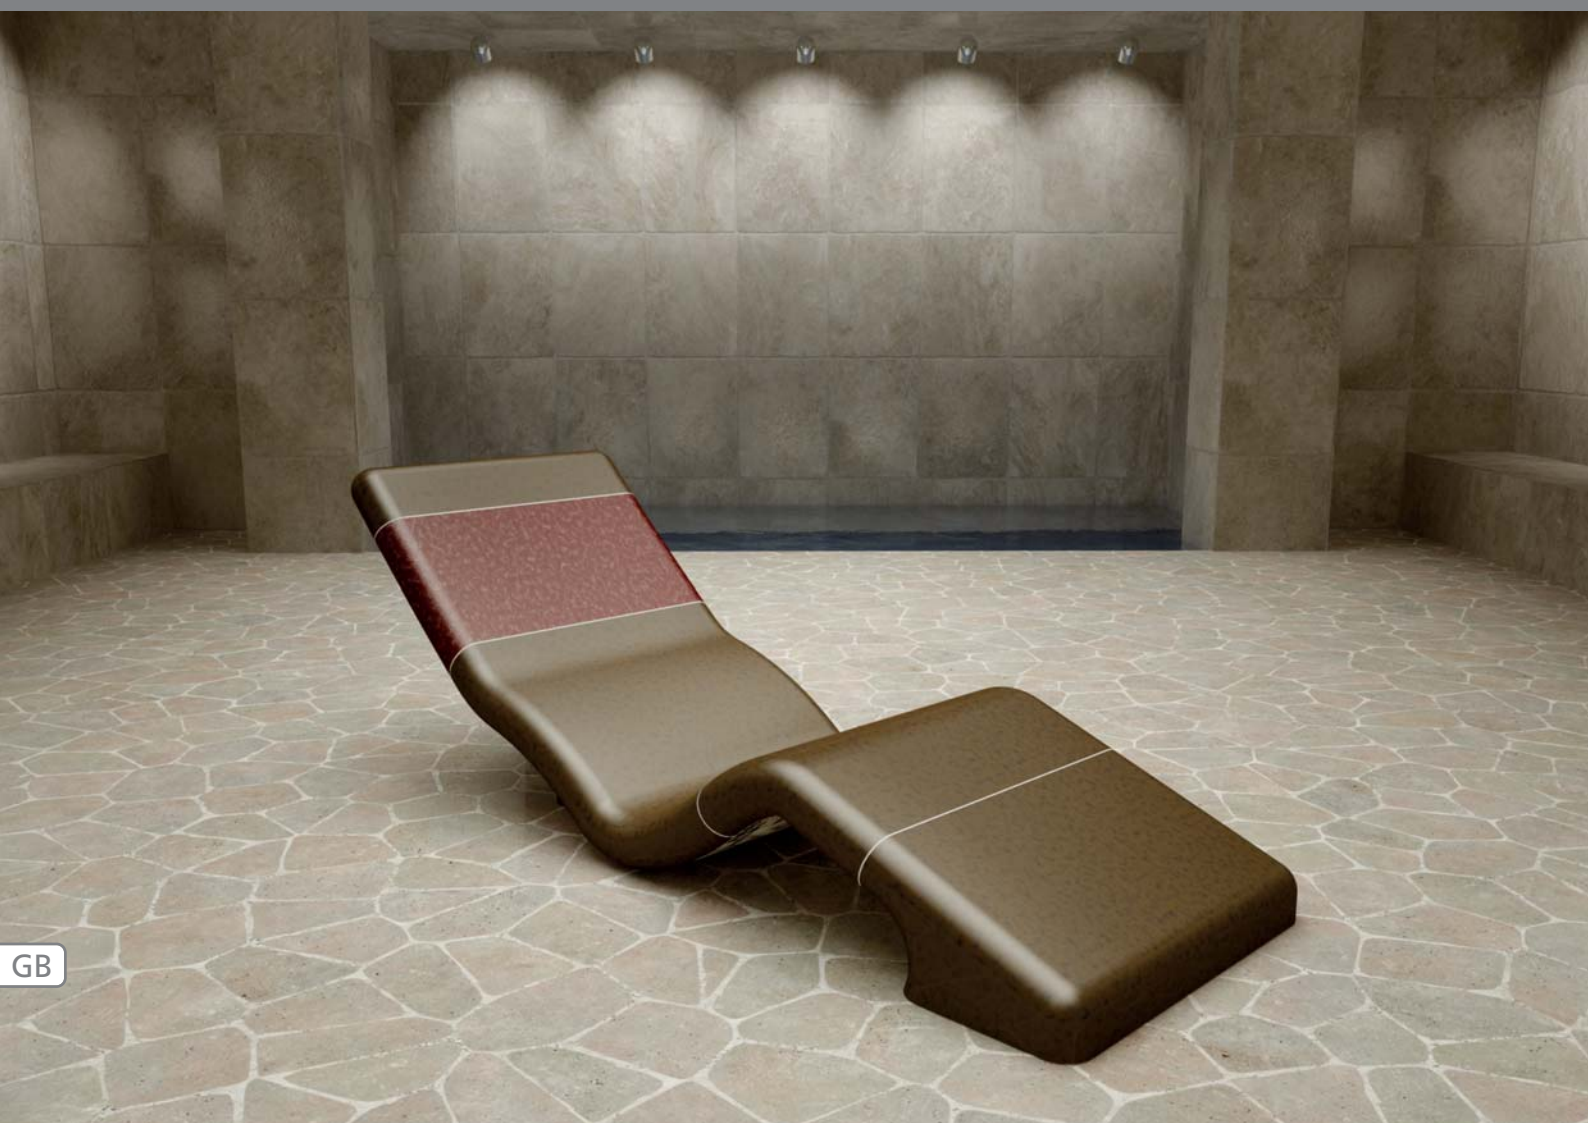

Sanoasa Wellness-Loungers

A new design series sets accents

Sanoasa *Lounger 1*
Wellness Lounger

Stylish and versatile

Heated wellness loungers for the discerning

The new Sanoasa Wellness loungers stand out due to their original and unique shapes. They set individual accents in wellness areas in a variety of styles and designs and can be harmoniously integrated into the total room concept. The particularity of lounger 1 (see above) are the possibilities of surface finishing, either tiling with classic mosaic or with ceramic specially produced by the company

Jasba-Ofenkachel. Colours and formats can be combined to produce unique designs. Loungers 1–5 of this design series are available with optional integrated heating (hot water or electric heating) for the ultimate relaxation experience. Lounger 6 of this design series comes with integrated electric heating.

Sanoasa *Lounger 2*

Wellness Lounger

Lounger 2 of this design series stands out in particular due to its compact form. The pronounced design of the base of this model not only offers diverse design options, its optimal shape makes it the ideal wellness lounger for relaxed sitting.

Sanoasa *Lounger 3*

Wellness Lounger

Plain elegance or striking eyecatcher? Ultimately, it is not just a matter of perception, the numerous design options also count. Whether tiled surface, plastered or tiled plinth, the possibilities are boundless.