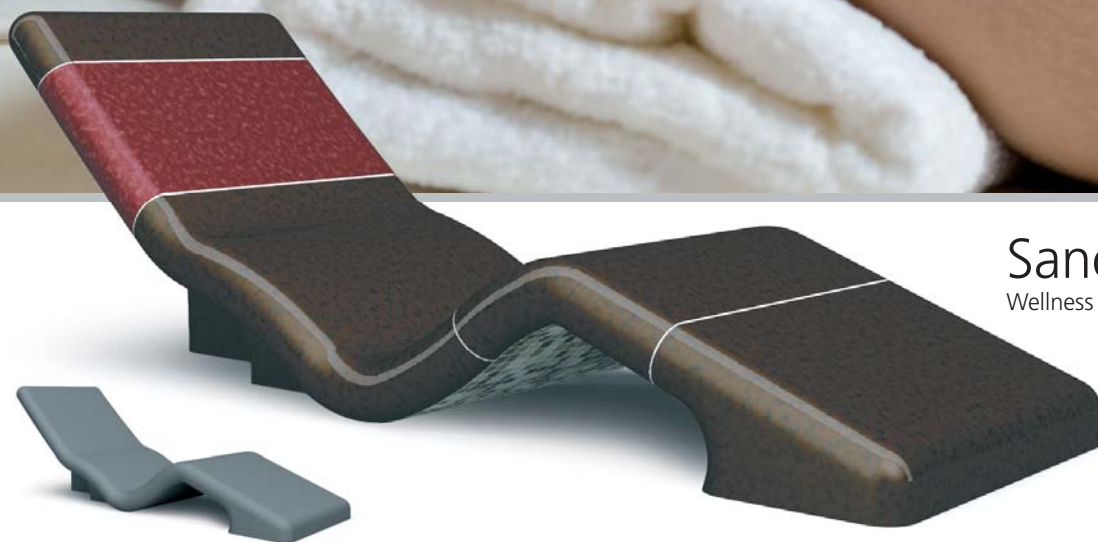

Sanoasa Wellness-Loungers

A new design series sets accents

Sanoasa *Lounger 1*
Wellness Lounger

Stylish and versatile

Heated wellness loungers for the discerning

The new Sanoasa Wellness loungers stand out due to their original and unique shapes. They set individual accents in wellness areas in a variety of styles and designs and can be harmoniously integrated into the total room concept. The particularity of lounger 1 (see above) are the possibilities of surface finishing, either tiling with classic mosaic or with ceramic specially produced by the company

Jasba-Ofenkachel. Colours and formats can be combined to produce unique designs. Loungers 1–5 of this design series are available with optional integrated heating (hot water or electric heating) for the ultimate relaxation experience. Lounger 6 of this design series comes with integrated electric heating.

Sanoasa *Lounger 2*

Wellness Lounger

Lounger 2 of this design series stands out in particular due to its compact form. The pronounced design of the base of this model not only offers diverse design options, its optimal shape makes it the ideal wellness lounger for relaxed sitting.